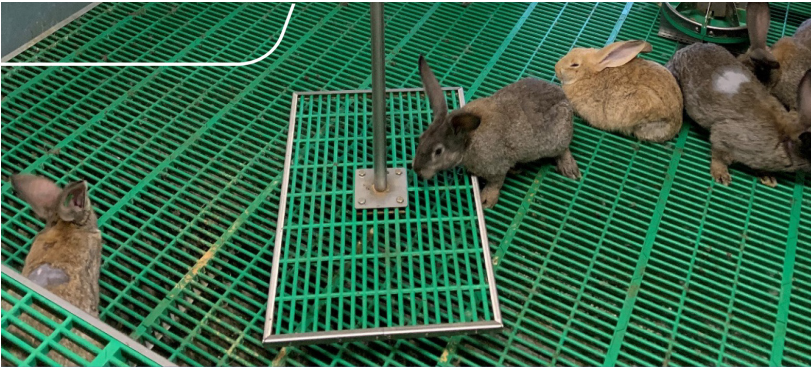

The dedicated PC software, optional, offers you even more information to refine your analyses and follow the performance of your farm, as closely and precisely as possible.

☑ **Saving time**

The BAT 2 - RABBITS weighing device can carry out several hundreds of weighings every day, depending on the number of animals stopping on the weighing pan. High passage on scale's platform allows to have very precise and automatic weight calculations.

☑ **Animal hygiene and well-being**

Gratings from company CHABEAUTI as weighing pan ensures good hygiene and limits droppings.

BAT 2 - RABBIT weighing device also provide animals' well-being by enriching their environment.

- Suspended weighing pan made of gratings,
- Approximately one year of internal memory with 1000 recordings per day.,
- Graphic LCD display,
- Automatic recording of weighings,
- Possible configuration of weighing criteria: Minimal and maximal weight limits.
- 230V Power Supply,
- PC Software with memory module (optional),
- GSM transmission of statistics on your phone (optional).

Photo Credits ADM

Examples of statistics available with the BAT 2 - RABBITS weighing dedicated software

BAT 2 - RABBITS weighing scale developed and tested in partnership with CHABEAUTI and ADM in a WELLAP rearing farm