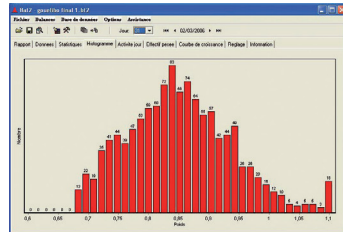

BAT 2 - RABBITS weighing scale developed and tested in partnership with CHABEAUTI and ADM in a WELLAP rearing farm