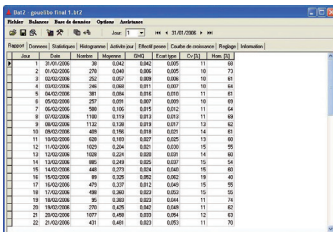

- Suspended weighing pan made of gratings,
- Approximately one year of internal memory with 1000 recordings per day.,
- Graphic LCD display,
- Automatic recording of weighings,
- Possible configuration of weighing criteria: Minimal and maximal weight limits.
- 230V Power Supply,
- PC Software with memory module (optional),
- GSM transmission of statistics on your phone (optional).

Photo Credits ADM

Examples of statistics available with the BAT 2 - RABBITS weighing dedicated software

BAT 2 - RABBITS weighing scale developed and tested in partnership with CHABEAUTI and ADM in a WELLAP rearing farm