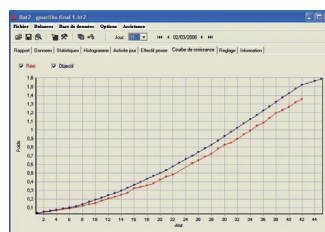

- Suspended weighing pan made of gratings,
- Approximately one year of internal memory with 1000 recordings per day.,
- Graphic LCD display,
- Automatic recording of weighings,
- Possible configuration of weighing criteria: Minimal and maximal weight limits.
- 230V Power Supply,
- PC Software with memory module (optional),
- GSM transmission of statistics on your phone (optional).

Photo Credits ADM

Examples of statistics available with the BAT 2 - RABBITS weighing dedicated software

BAT 2 - RABBITS weighing scale developed and tested in partnership with CHABEAUTI and ADM in a WELLAP rearing farm