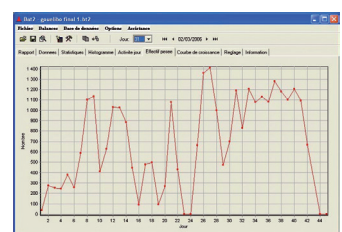

- Suspended weighing pan made of gratings,
- Approximately one year of internal memory with 1000 recordings per day.,
- Graphic LCD display,
- Automatic recording of weighings,
- Possible configuration of weighing criteria: Minimal and maximal weight limits.
- 230V Power Supply,
- PC Software with memory module (optional),
- GSM transmission of statistics on your phone (optional).

Photo Credits ADM

Examples of statistics available with the BAT 2 - RABBITS weighing dedicated software

BAT 2 - RABBITS weighing scale developed and tested in partnership with CHABEAUTI and ADM in a WELLAP rearing farm